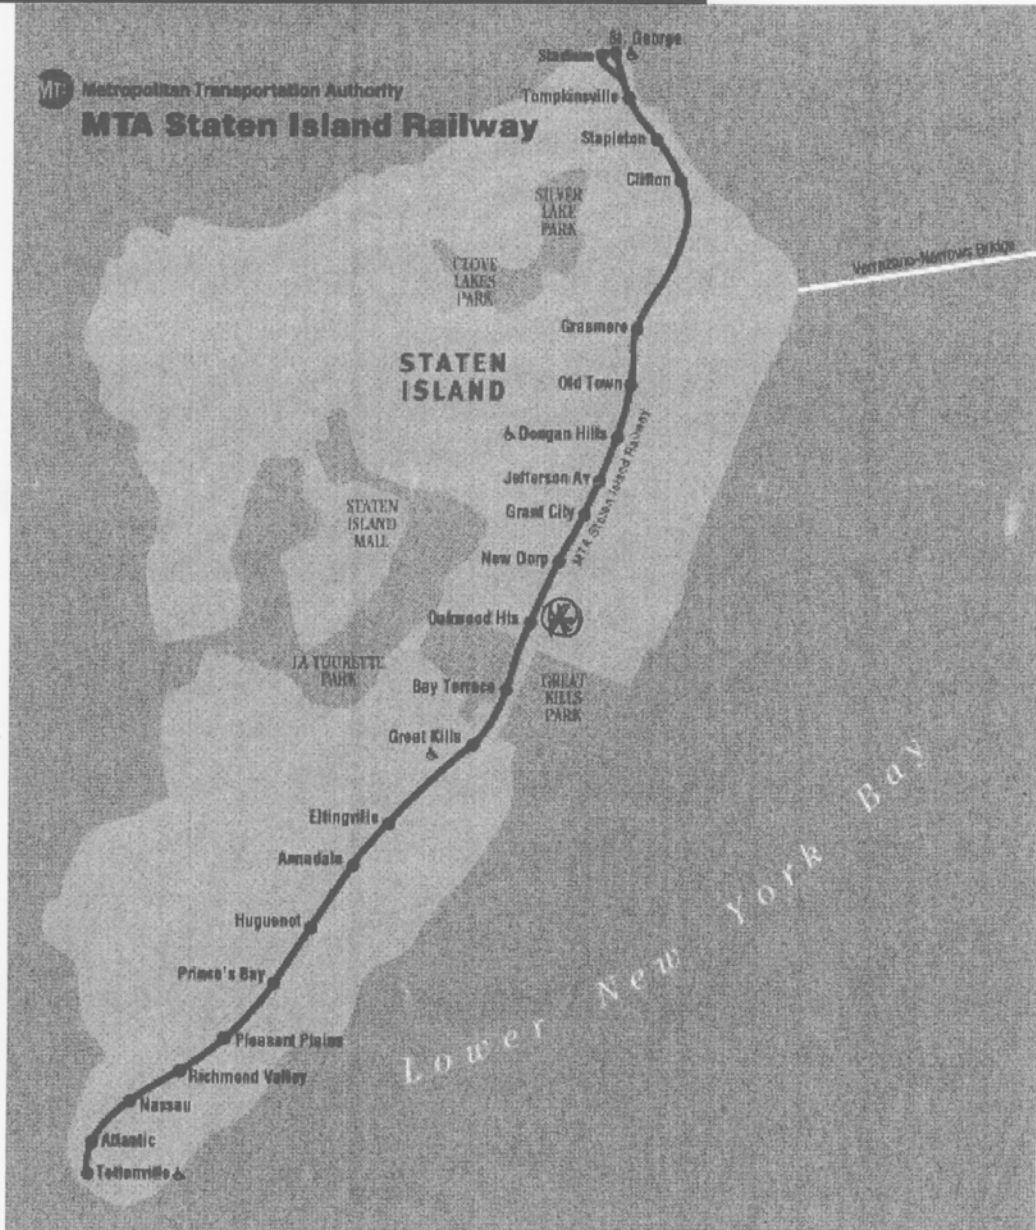

New York City Transit

← Schedule format)

← Staten Island Railway menu

← MTA NYC Transit maps page