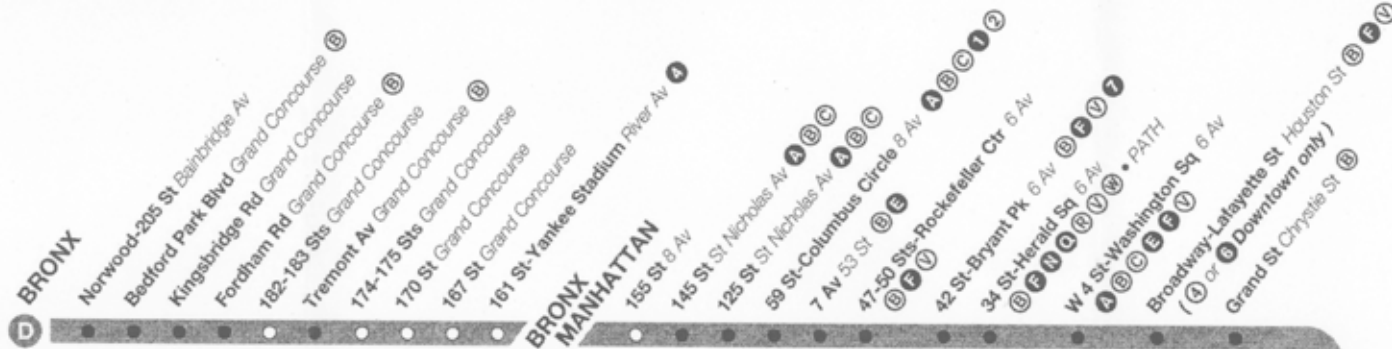

D 6 Av Express

Station Service			
	FULL-TIME Train always operates and always stops here.		PART-TIME Train stops at this station all times except rush hour, peak direction.
	NIGHT SERVICE Train stops at this station night-time hours only.		ACCESSIBLE STATION

Transfer Points	
	Full-time
	Part-time

tr00da05157